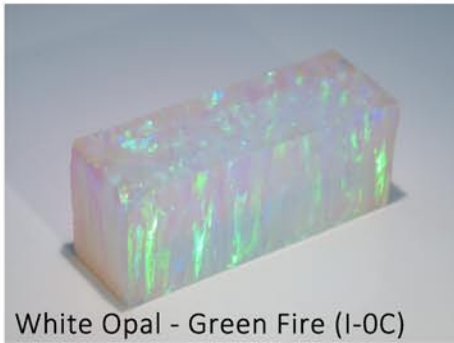

Synthetic Impregnated Opal - Color Chart

White Opal - Green Fire (I-0C)

White Opal - Orange Fire (I-0B)

White Opal - Red Fire (I-0A)

White Opal - Overview

Blue Opal - Green Fire (I-1C)

Blue Opal - Orange Fire (I-1B)

Blue Opal - Red Fire (I-1A)

Blue Opal - Overview

Black Opal - Green Fire (I-3C)

Black Opal - Orange Fire (I-3B)

Black Opal - Red Fire (I-3A)

Black Opal - Overview

Orange Opal - Green Fire (I-4C)

Orange Opal - Orange Fire (I-4B)

Orange Opal - Red Fire (I-4A)

Orange Opal - Overview