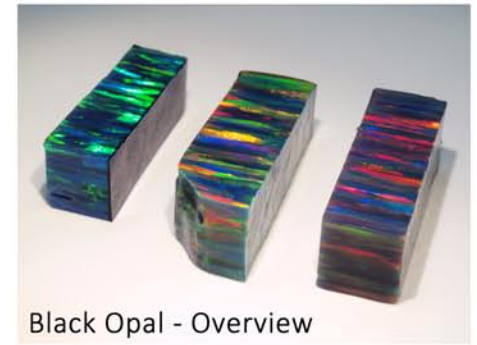

Synthetic Impregnated Opal - Color Chart

White Opal - Green Fire (I-0C)

White Opal - Orange Fire (I-0B)

White Opal - Red Fire (I-0A)

White Opal - Overview

Blue Opal - Green Fire (I-1C)

Blue Opal - Orange Fire (I-1B)

Blue Opal - Red Fire (I-1A)

Blue Opal - Overview

Black Opal - Green Fire (I-3C)

Black Opal - Orange Fire (I-3B)

Black Opal - Red Fire (I-3A)

Black Opal - Overview

Orange Opal - Green Fire (I-4C)

Orange Opal - Orange Fire (I-4B)

Orange Opal - Red Fire (I-4A)

Orange Opal - Overview