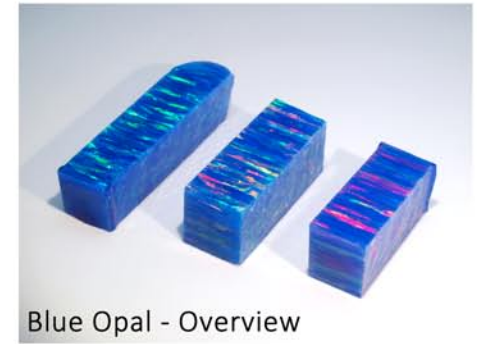

Synthetic Impregnated Opal - Color Chart

White Opal - Green Fire (I-0C)

White Opal - Orange Fire (I-0B)

White Opal - Red Fire (I-0A)

White Opal - Overview

Blue Opal - Green Fire (I-1C)

Blue Opal - Orange Fire (I-1B)

Blue Opal - Red Fire (I-1A)

Blue Opal - Overview

Black Opal - Green Fire (I-3C)

Black Opal - Orange Fire (I-3B)

Black Opal - Red Fire (I-3A)

Black Opal - Overview

Orange Opal - Green Fire (I-4C)

Orange Opal - Orange Fire (I-4B)

Orange Opal - Red Fire (I-4A)

Orange Opal - Overview