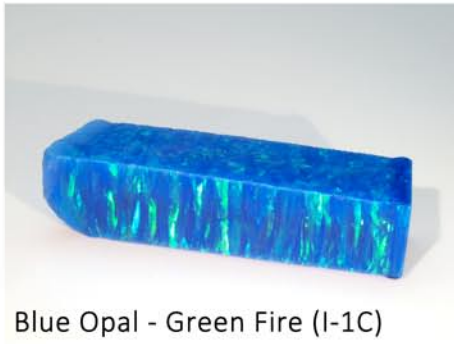

Synthetic Impregnated Opal - Color Chart

White Opal - Green Fire (I-0C)

White Opal - Orange Fire (I-0B)

White Opal - Red Fire (I-0A)

White Opal - Overview

Blue Opal - Green Fire (I-1C)

Blue Opal - Orange Fire (I-1B)

Blue Opal - Red Fire (I-1A)

Blue Opal - Overview

Black Opal - Green Fire (I-3C)

Black Opal - Orange Fire (I-3B)

Black Opal - Red Fire (I-3A)

Black Opal - Overview

Orange Opal - Green Fire (I-4C)

Orange Opal - Orange Fire (I-4B)

Orange Opal - Red Fire (I-4A)

Orange Opal - Overview