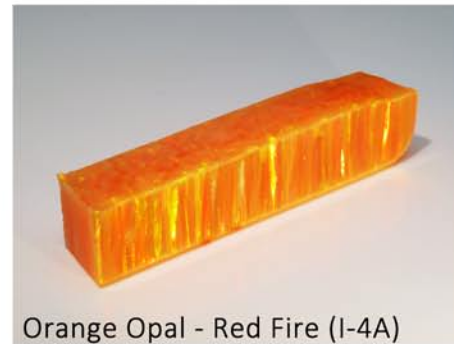

Synthetic Impregnated Opal - Color Chart

White Opal - Green Fire (I-0C)

White Opal - Orange Fire (I-0B)

White Opal - Red Fire (I-0A)

White Opal - Overview

Blue Opal - Green Fire (I-1C)

Blue Opal - Orange Fire (I-1B)

Blue Opal - Red Fire (I-1A)

Blue Opal - Overview

Black Opal - Green Fire (I-3C)

Black Opal - Orange Fire (I-3B)

Black Opal - Red Fire (I-3A)

Black Opal - Overview

Orange Opal - Green Fire (I-4C)

Orange Opal - Orange Fire (I-4B)

Orange Opal - Red Fire (I-4A)

Orange Opal - Overview