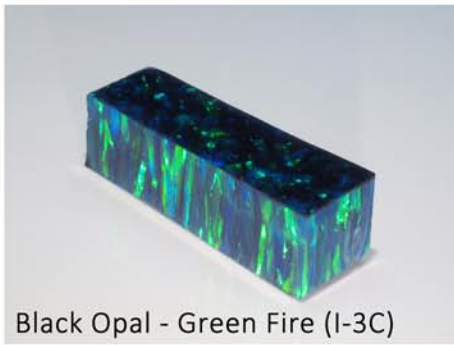

Synthetic Impregnated Opal - Color Chart

White Opal - Green Fire (I-0C)

White Opal - Orange Fire (I-0B)

White Opal - Red Fire (I-0A)

White Opal - Overview

Blue Opal - Green Fire (I-1C)

Blue Opal - Orange Fire (I-1B)

Blue Opal - Red Fire (I-1A)

Blue Opal - Overview

Black Opal - Green Fire (I-3C)

Black Opal - Orange Fire (I-3B)

Black Opal - Red Fire (I-3A)

Black Opal - Overview

Orange Opal - Green Fire (I-4C)

Orange Opal - Orange Fire (I-4B)

Orange Opal - Red Fire (I-4A)

Orange Opal - Overview