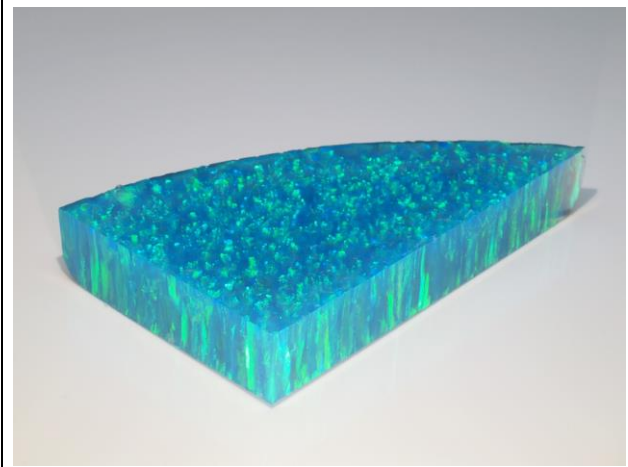

IMPREGNATED SYNTHETIC OPALS -COLOR CHART

Black Opal / Green Fire (I-3C)

Black Opal / Orange Fire (I-3B)

Black Opal / Red Fire (I-3A)

Blue Opal / Green Fire (I-1C)

Blue Opal / Orange Fire (I-1B)

Blue Opal / Red Fire (I-1A)

IMPREGNATED SYNTHETIC OPALS -COLOR CHART

White Opal / Green Fire (I-0C)

White Opal / Orange Fire (I-0B)

White Opal / Red Fire (I-0A)

Orange Opal / Green Fire (I-4C)

Orange Opal / Orange Fire (I-4B)

Orange Opal / Red Fire (I-4A)

IMPREGNATED SYNTHETIC OPALS -COLOR CHART

Pale Blue Opal / Green Fire (I-10C)

Turquoise Opal / Green Fire (I-11C)