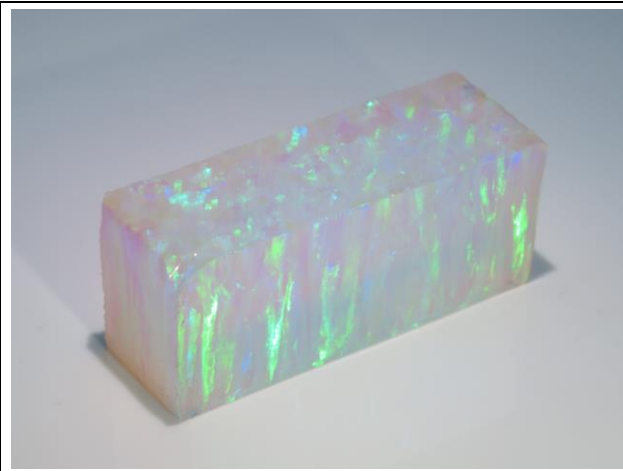

IMPREGNATED SYNTHETIC OPALS -COLOR CHART

Black Opal / Green Fire (I-3C)

Black Opal / Orange Fire (I-3B)

Black Opal / Red Fire (I-3A)

Blue Opal / Green Fire (I-1C)

Blue Opal / Orange Fire (I-1B)

Blue Opal / Red Fire (I-1A)

IMPREGNATED SYNTHETIC OPALS -COLOR CHART

White Opal / Green Fire (I-0C)

White Opal / Orange Fire (I-0B)

White Opal / Red Fire (I-0A)

Orange Opal / Green Fire (I-4C)

Orange Opal / Orange Fire (I-4B)

Orange Opal / Red Fire (I-4A)

IMPREGNATED SYNTHETIC OPALS -COLOR CHART

Pale Blue Opal / Green Fire (I-10C)

Turquoise Opal / Green Fire (I-11C)