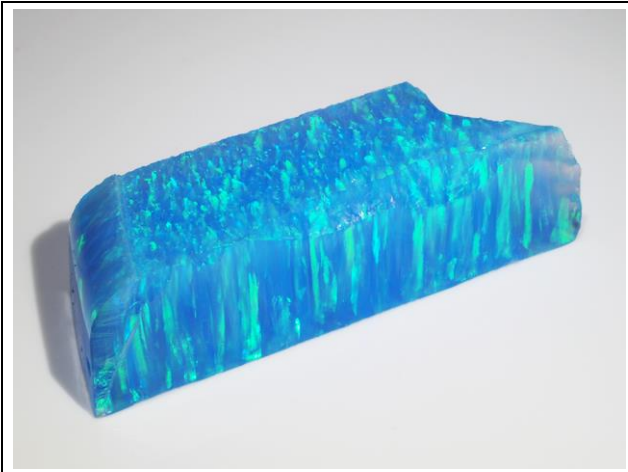

IMPREGNATED SYNTHETIC OPALS -COLOR CHART

Black Opal / Green Fire (I-3C)

Black Opal / Orange Fire (I-3B)

Black Opal / Red Fire (I-3A)

Blue Opal / Green Fire (I-1C)

Blue Opal / Orange Fire (I-1B)

Blue Opal / Red Fire (I-1A)

IMPREGNATED SYNTHETIC OPALS -COLOR CHART

White Opal / Green Fire (I-0C)

White Opal / Orange Fire (I-0B)

White Opal / Red Fire (I-0A)

Orange Opal / Green Fire (I-4C)

Orange Opal / Orange Fire (I-4B)

Orange Opal / Red Fire (I-4A)

IMPREGNATED SYNTHETIC OPALS -COLOR CHART

Pale Blue Opal / Green Fire (I-10C)

Turquoise Opal / Green Fire (I-11C)