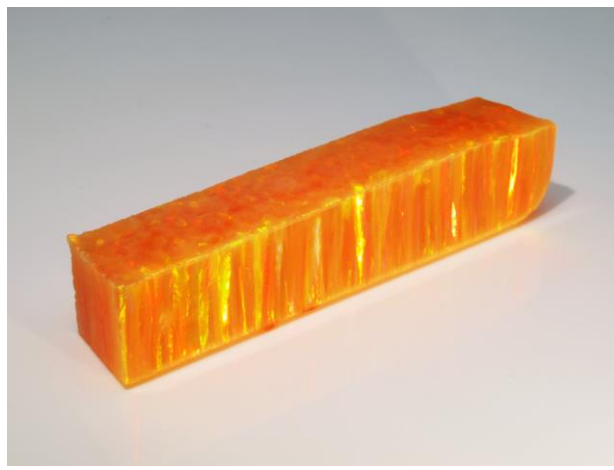

IMPREGNATED SYNTHETIC OPALS -COLOR CHART

Black Opal / Green Fire (I-3C)

Black Opal / Orange Fire (I-3B)

Black Opal / Red Fire (I-3A)

Blue Opal / Green Fire (I-1C)

Blue Opal / Orange Fire (I-1B)

Blue Opal / Red Fire (I-1A)

IMPREGNATED SYNTHETIC OPALS -COLOR CHART

White Opal / Green Fire (I-0C)

White Opal / Orange Fire (I-0B)

White Opal / Red Fire (I-0A)

Orange Opal / Green Fire (I-4C)

Orange Opal / Orange Fire (I-4B)

Orange Opal / Red Fire (I-4A)

IMPREGNATED SYNTHETIC OPALS -COLOR CHART

Pale Blue Opal / Green Fire (I-10C)

Turquoise Opal / Green Fire (I-11C)