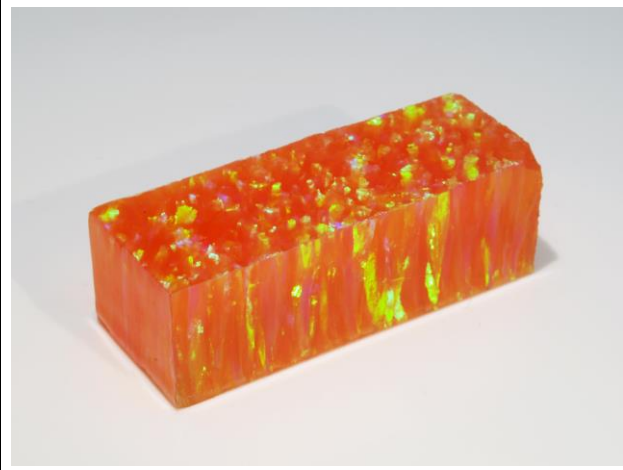

IMPREGNATED SYNTHETIC OPALS -COLOR CHART

Black Opal / Green Fire (I-3C)

Black Opal / Orange Fire (I-3B)

Black Opal / Red Fire (I-3A)

Blue Opal / Green Fire (I-1C)

Blue Opal / Orange Fire (I-1B)

Blue Opal / Red Fire (I-1A)

IMPREGNATED SYNTHETIC OPALS -COLOR CHART

White Opal / Green Fire (I-0C)

White Opal / Orange Fire (I-0B)

White Opal / Red Fire (I-0A)

Orange Opal / Green Fire (I-4C)

Orange Opal / Orange Fire (I-4B)

Orange Opal / Red Fire (I-4A)

IMPREGNATED SYNTHETIC OPALS -COLOR CHART

Pale Blue Opal / Green Fire (I-10C)

Turquoise Opal / Green Fire (I-11C)