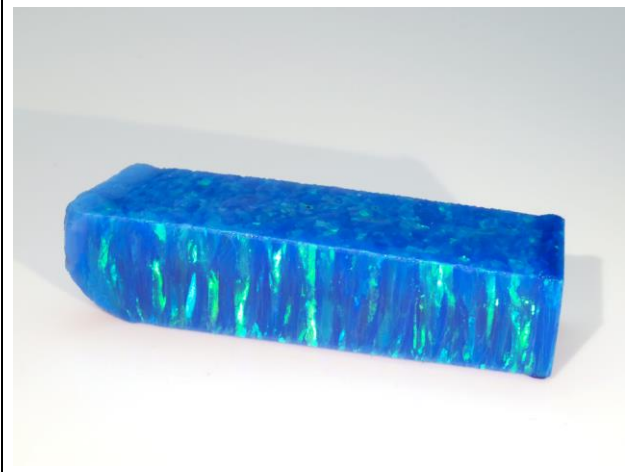

IMPREGNATED SYNTHETIC OPALS -COLOR CHART

Black Opal / Green Fire (I-3C)

Black Opal / Orange Fire (I-3B)

Black Opal / Red Fire (I-3A)

Blue Opal / Green Fire (I-1C)

Blue Opal / Orange Fire (I-1B)

Blue Opal / Red Fire (I-1A)

IMPREGNATED SYNTHETIC OPALS -COLOR CHART

White Opal / Green Fire (I-0C)

White Opal / Orange Fire (I-0B)

White Opal / Red Fire (I-0A)

Orange Opal / Green Fire (I-4C)

Orange Opal / Orange Fire (I-4B)

Orange Opal / Red Fire (I-4A)

IMPREGNATED SYNTHETIC OPALS -COLOR CHART

Pale Blue Opal / Green Fire (I-10C)

Turquoise Opal / Green Fire (I-11C)