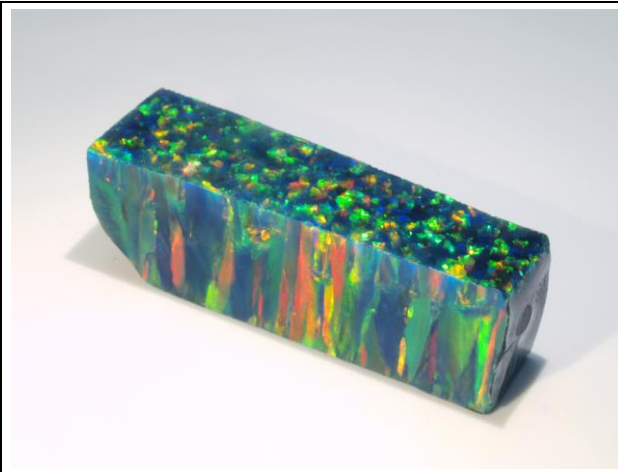

IMPREGNATED SYNTHETIC OPALS -COLOR CHART

Black Opal / Green Fire (I-3C)

Black Opal / Orange Fire (I-3B)

Black Opal / Red Fire (I-3A)

Blue Opal / Green Fire (I-1C)

Blue Opal / Orange Fire (I-1B)

Blue Opal / Red Fire (I-1A)

IMPREGNATED SYNTHETIC OPALS -COLOR CHART

White Opal / Green Fire (I-0C)

White Opal / Orange Fire (I-0B)

White Opal / Red Fire (I-0A)

Orange Opal / Green Fire (I-4C)

Orange Opal / Orange Fire (I-4B)

Orange Opal / Red Fire (I-4A)

IMPREGNATED SYNTHETIC OPALS -COLOR CHART

Pale Blue Opal / Green Fire (I-10C)

Turquoise Opal / Green Fire (I-11C)