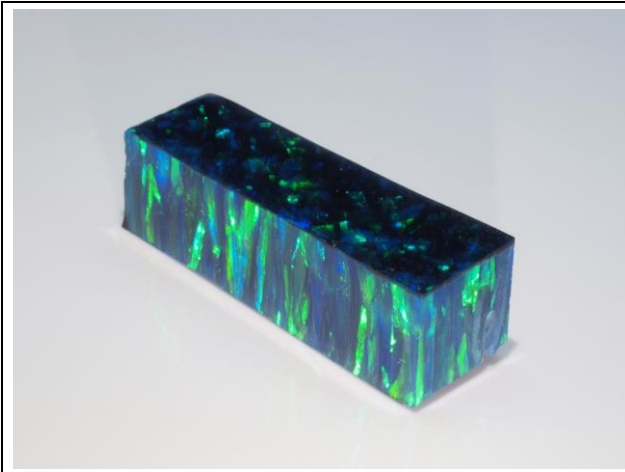

IMPREGNATED SYNTHETIC OPALS -COLOR CHART

Black Opal / Green Fire (I-3C)

Black Opal / Orange Fire (I-3B)

Black Opal / Red Fire (I-3A)

Blue Opal / Green Fire (I-1C)

Blue Opal / Orange Fire (I-1B)

Blue Opal / Red Fire (I-1A)

IMPREGNATED SYNTHETIC OPALS -COLOR CHART

White Opal / Green Fire (I-0C)

White Opal / Orange Fire (I-0B)

White Opal / Red Fire (I-0A)

Orange Opal / Green Fire (I-4C)

Orange Opal / Orange Fire (I-4B)

Orange Opal / Red Fire (I-4A)

IMPREGNATED SYNTHETIC OPALS -COLOR CHART

Pale Blue Opal / Green Fire (I-10C)

Turquoise Opal / Green Fire (I-11C)